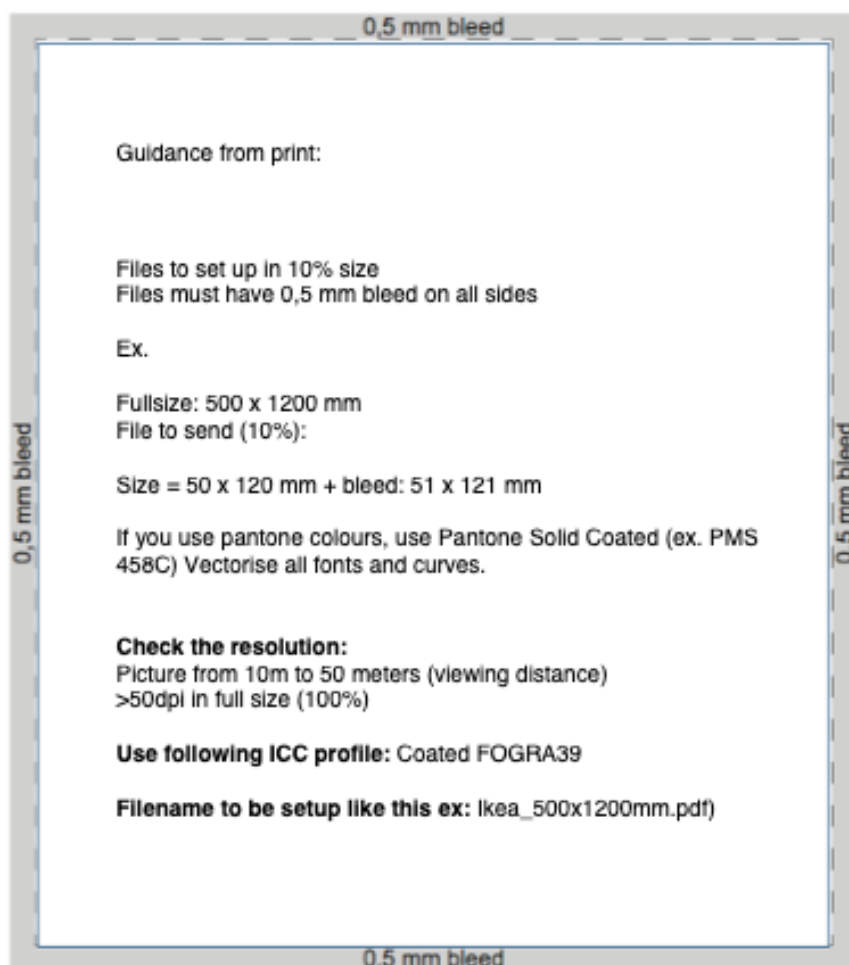

MATERIAL SPECIFICATION IMPACT WALL

LOCATION – B x H

MARKEVEIEN BERGEN

740 x 1000 (BxH)

DELIVERY

Mark the file with ADVERTISER, FORMAT, AND CAMPAIGNWEEKS

Send the material to: produksjon@oceanoutdoor.no

Material deadline: At least 10 working days (at 8 am) before the campaign commences.